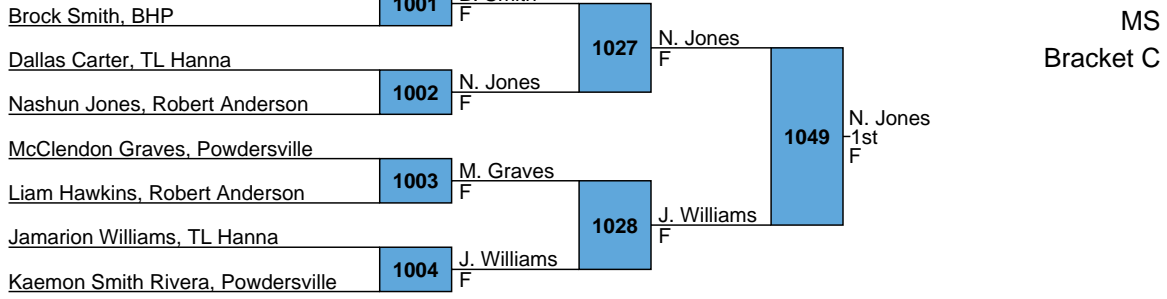

E. Piel  
F

3048

J. Parks  
3rd  
F

Jose Jones, Powdersville 2021 Anderson County MS Tournament - TL Hanna

Jayne Sawyer, Palmetto 2021 Anderson County MS Tournament - TL Hanna

MS  
Bracket D

2021 Anderson County MS Tournament - TL Hanna