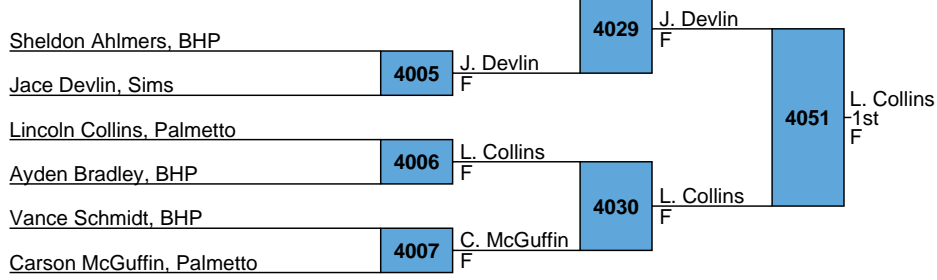

E. Piel  
F

3048

J. Parks  
3rd  
F

Jose Jones, Powdersville 2021 Anderson County MS Tournament - TL Hanna

Jayne Sawyer, Palmetto 2021 Anderson County MS Tournament - TL Hanna

MS  
Bracket D

2021 Anderson County MS Tournament - TL Hanna

MS  
Bracket E

2021 Anderson County MS Tournament - TL Hanna  
MS  
Bracket F

RR Rnd 1

Tyler McDonald, BHP  
Quay Reid, TL Hanna  
4008  
F

Elijah Nimmons, TL Hanna  
Brody Riddle, BHP  
4009  
F

Kyler Brown, Robert Anderson  
Alexander Russo, Powdersville  
4010  
F  
Kyler Brown, Robert Anderson  
Quay Reid  
1st