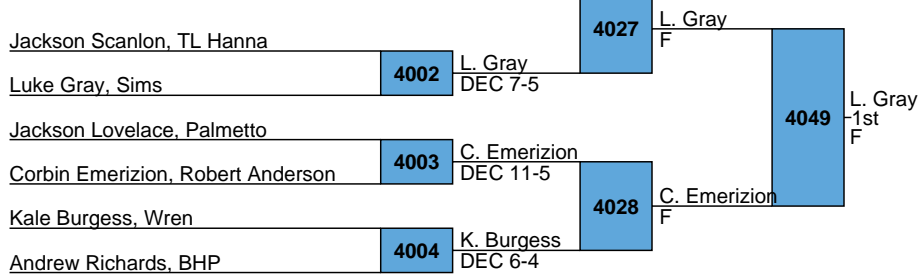

Dylan Bray, Powdersville 2021 Anderson County MS Tournament - TL Hanna

MS  
Bracket A

Jalen Parks, Palmetto

Camden Strickland, BHP

Dominic Mundy, TL Hanna

Ethan Piel, Powdersville

Weston Fleming, Powdersville

Manse Land, TL Hanna

Danny Ross, Sims

Trace Arthur, Palmetto

3001

C. Strickland  
F

2021 Anderson County MS Tournament - TL Hanna

3027

C. Strickland  
F