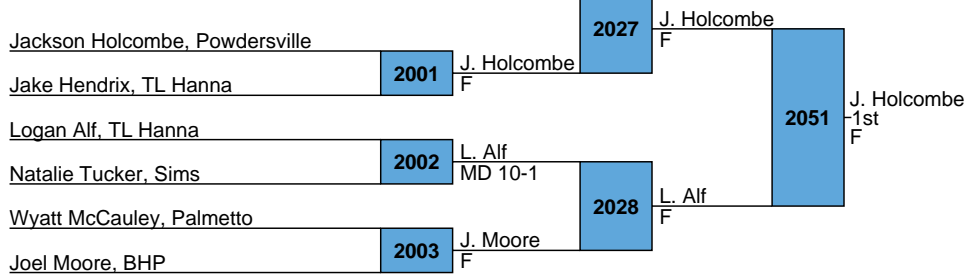

E. Piel  
F

3048

J. Parks  
3rd  
F

Jose Jones, Powdersville 2021 Anderson County MS Tournament - TL Hanna

Jayne Sawyer, Palmetto 2021 Anderson County MS Tournament - TL Hanna

MS  
Bracket D

2021 Anderson County MS Tournament - TL Hanna

MS  
Bracket E

2021 Anderson County MS Tournament - TL Hanna  
MS  
Bracket F

RR Rnd 1

Tyler McDonald, BHP  
Quay Reid, TL Hanna  
4008  
F

Elijah Nimmons, TL Hanna  
Brody Riddle, BHP  
4009  
F

Kyler Brown, Robert Anderson  
Alexander Russo, Powdersville  
4010  
F  
Kyler Brown, Robert Anderson  
Quay Reid  
1st