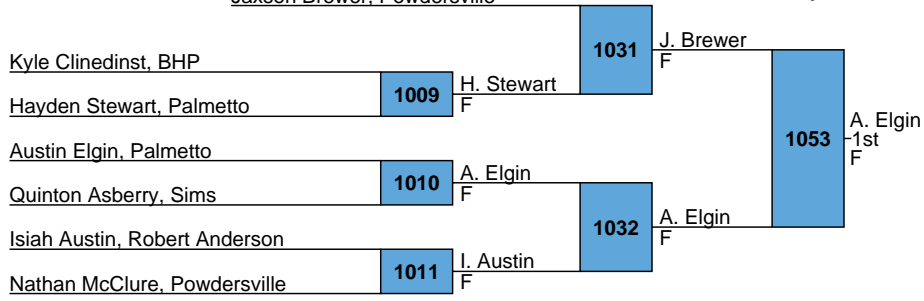

2021 Anderson County MS Tournament - TL Hanna

MS  
Bracket K

Jaxson Brewer, Powdersville 2021 Anderson County MS Tournament - TL Hanna

MS  
Bracket L

Matthew Alessandrini, TL Hanna