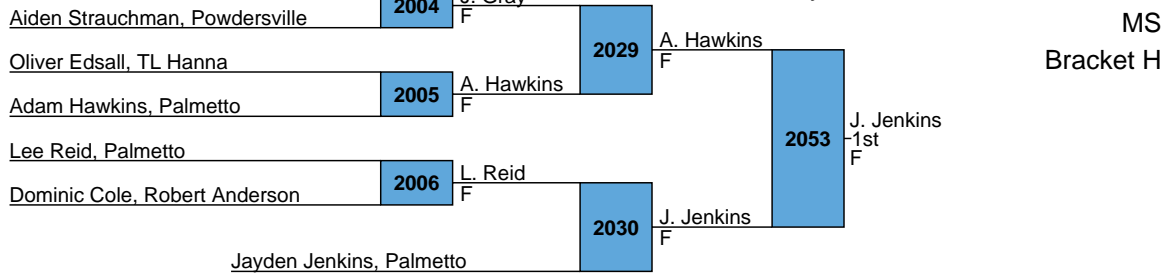

Joseph Gray, Sims 2021 Anderson County MS Tournament - TL Hanna

MS  
Bracket H

Cedrick West, TL Hanna 2021 Anderson County MS Tournament - TL Hanna

Brian Rhoda, Powdersville 3005 B. Rhoda F 3029 B. Rhoda F 3049 B. Rhoda 1st F MS Bracket I