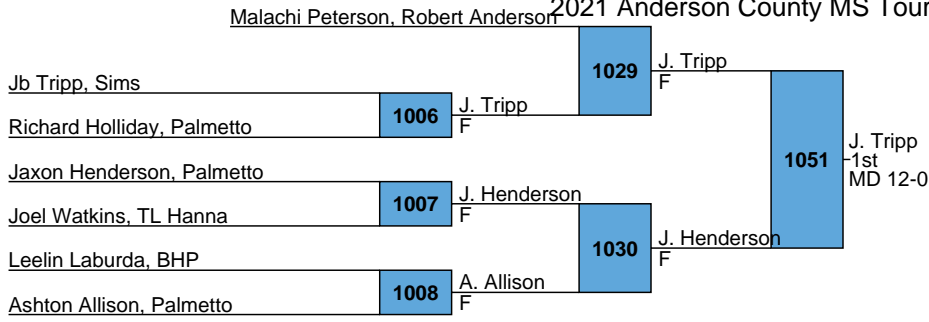

2021 Anderson County MS Tournament - TL Hanna

MS  
Bracket K

Jaxson Brewer, Powdersville 2021 Anderson County MS Tournament - TL Hanna

MS  
Bracket L

Matthew Alessandrini, TL Hanna