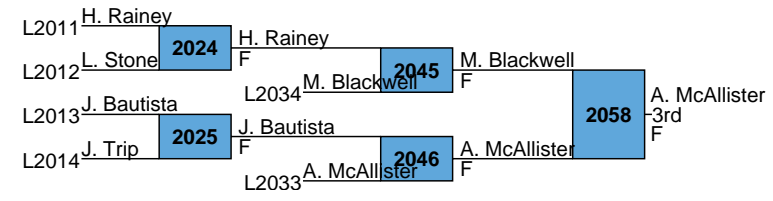

K. Cole  
F

L3035 D. Murphy

3046

K. Cole  
F

L3018 A. Wilson

Hampton Rainey, TL Hanna 2021 Anderson County MS Tournament - TL Hanna

Blake Elgin, Palmetto 2021 Anderson County MS Tournament - TL Hanna

MS  
Bracket R

2021 Anderson County MS Tournament - TL Hanna

MS

Bracket S

RR Rnd 1

Darius Stone, BHP			Malichi Miles, TL Hanna
Malichi Miles, TL Hanna	<b>1012</b>	F	

Austin Telford, Robert Anderson			Malichi Miles
DeMarcus Bennett, Palmetto	<b>1014</b>	F	